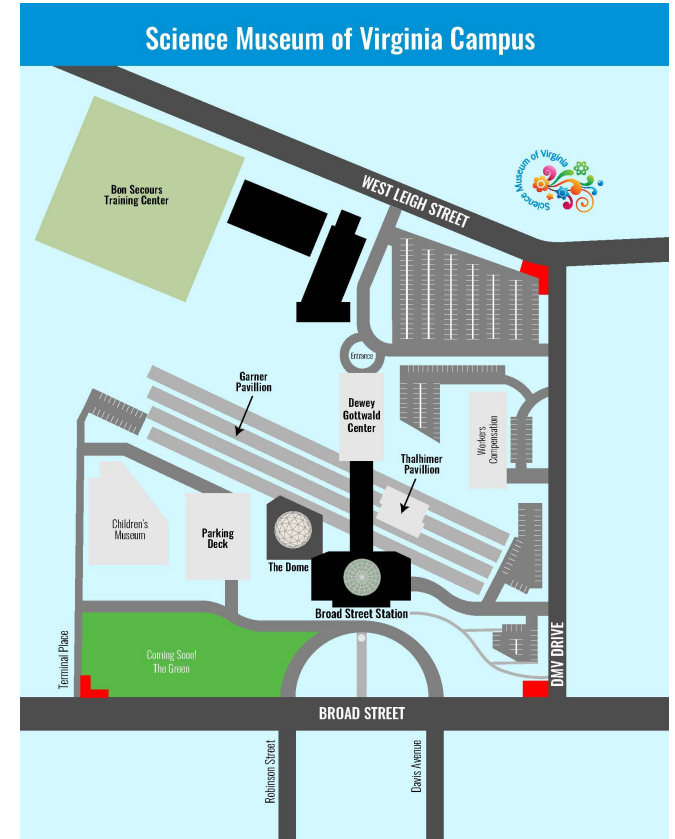

Map of Fall Symposium 2022

THE SCIENCE MUSEUM OF VIRGINIA

2500 W. BROAD ST. RICHMOND, VIRGINIA

Information and links to special event rates at Linden Row, The Graduate and Quirk Hotel at symposium.gcvirginia.org

Science Museum of Virginia Campus

Ample free parking is available in the Parking Deck in the front of the museum and in the open lot at the back entrance to the Dewey Gottwald Center.

Artistic Load In/ Load Out

Turn onto DMV Drive via Broad Street. Take the first left into the SMV parking area. Turn right and proceed to the end of the parking area. Turn left through the gate and follow the signs to the Artistic Load In/Load Out area.

Horticulture Load In/ Load Out

Turn into the front entrance of the SMV from Broad Street. The Horticulture Load In/Load Out area is to the right of the main entrance.

Symposium Locations

Track Level

B

Main Level