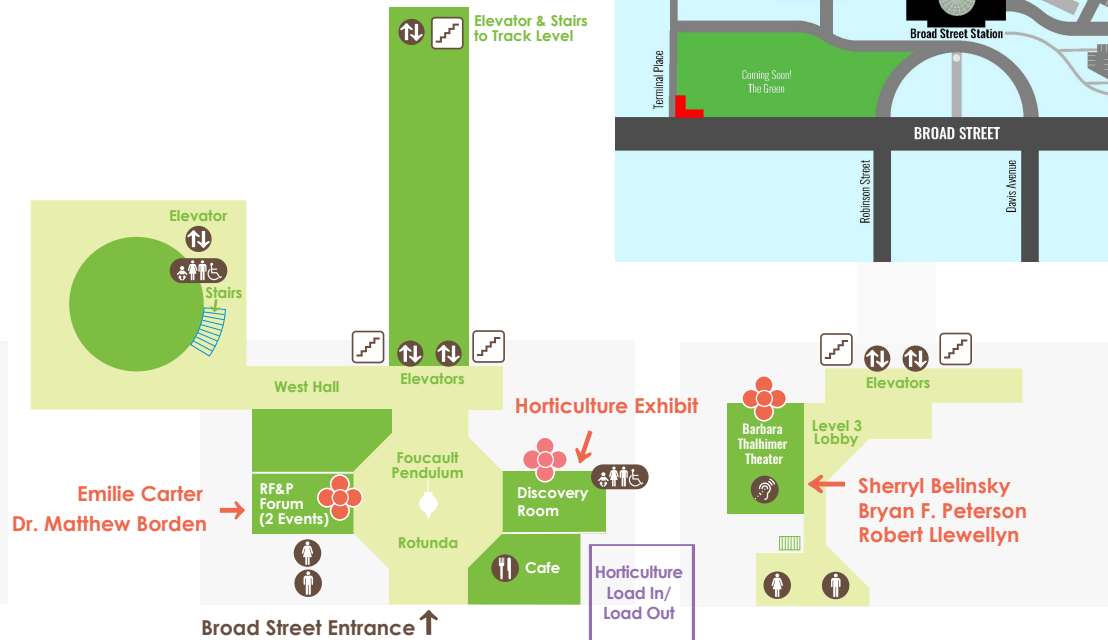

Map of Fall Symposium 2022

THE SCIENCE MUSEUM OF VIRGINIA

2500 W. BROAD ST. RICHMOND, VIRGINIA

Information and links to special event rates at Linden Row, The Graduate and Quirk Hotel at symposium.gcvirginia.org

Turn onto DMV Drive via Broad Street. Take the first left into the SMV parking area. Turn right and proceed to the end of the parking area. Turn left through the gate and follow the signs to the Artistic Load In/Load Out area.

Horticulture Load In/ Load Out

Turn into the front entrance of the SMV from Broad Street. The Horticulture Load In/Load Out area is to the right of the main entrance.

Symposium Locations

Track Level

B

Main Level

1

Level

3

Artistic Design & Photography
Francoise Weeks
Thomas Woltz
Shaun Spencer-Hester
Lunch
Mix it Up

Emilie Carter
Dr. Matthew Borden

Horticulture Exhibit

Sherryl Belinsky
Bryan F. Peterson
Robert Llewellyn