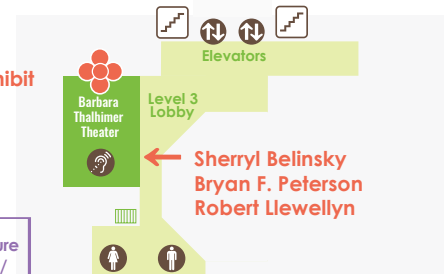

Horticulture Load In/ Load Out

Turn into the front entrance of the SMV from Broad Street. The Horticulture Load In/Load Out area is to the right of the main entrance.

Symposium Locations

Track Level

B

Main Level

1

Level

3

Artistic Design & Photography
Francoise Weeks
Thomas Woltz
Shaun Spencer-Hester
Lunch
Mix it Up

Emilie Carter
Dr. Matthew Borden

Horticulture Exhibit

Sherryl Belinsky
Bryan F. Peterson
Robert Llewellyn