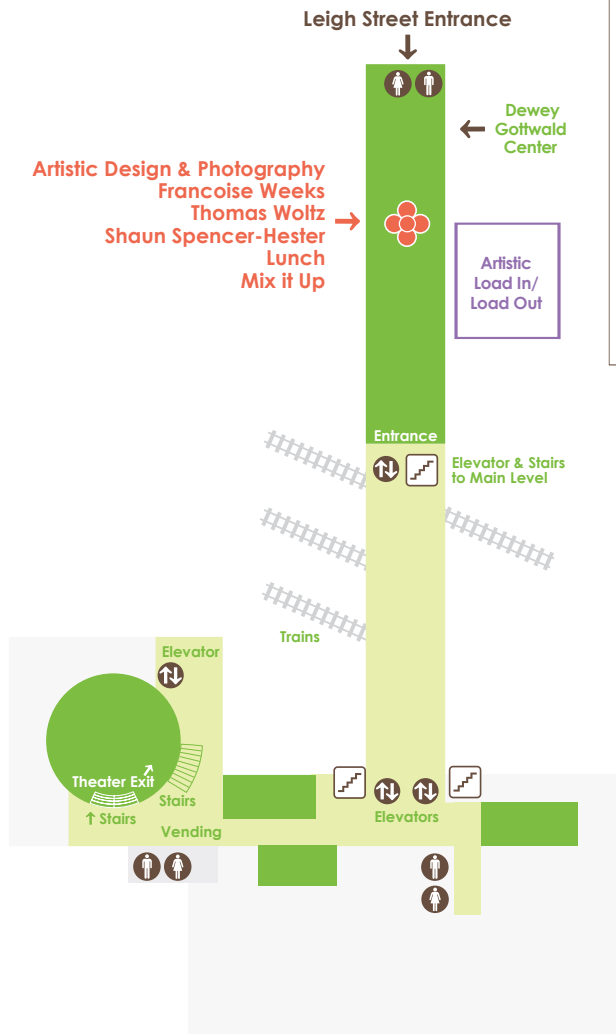

Map of Fall Symposium 2022

THE SCIENCE MUSEUM OF VIRGINIA

2500 W. BROAD ST. RICHMOND, VIRGINIA

Information and links to special event rates at Linden Row, The Graduate and Quirk Hotel at symposium.gcvirginia.org

Science Museum of Virginia Campus

Ample free parking is available in the Parking Deck in the front of the museum and in the open lot at the back entrance to the Dewey Gottwald Center.

Artistic Load In/ Load Out

Turn onto DMV Drive via Broad Street. Take the first left into the SMV parking area. Turn right and proceed to the end of the parking area. Turn left through the gate and follow the signs to the Artistic Load In/Load Out area.

Horticulture Load In/ Load Out

Turn into the front entrance of the SMV from Broad Street. The Horticulture Load In/Load Out area is to the right of the main entrance.

Symposium Locations

Track Level

B

Main Level